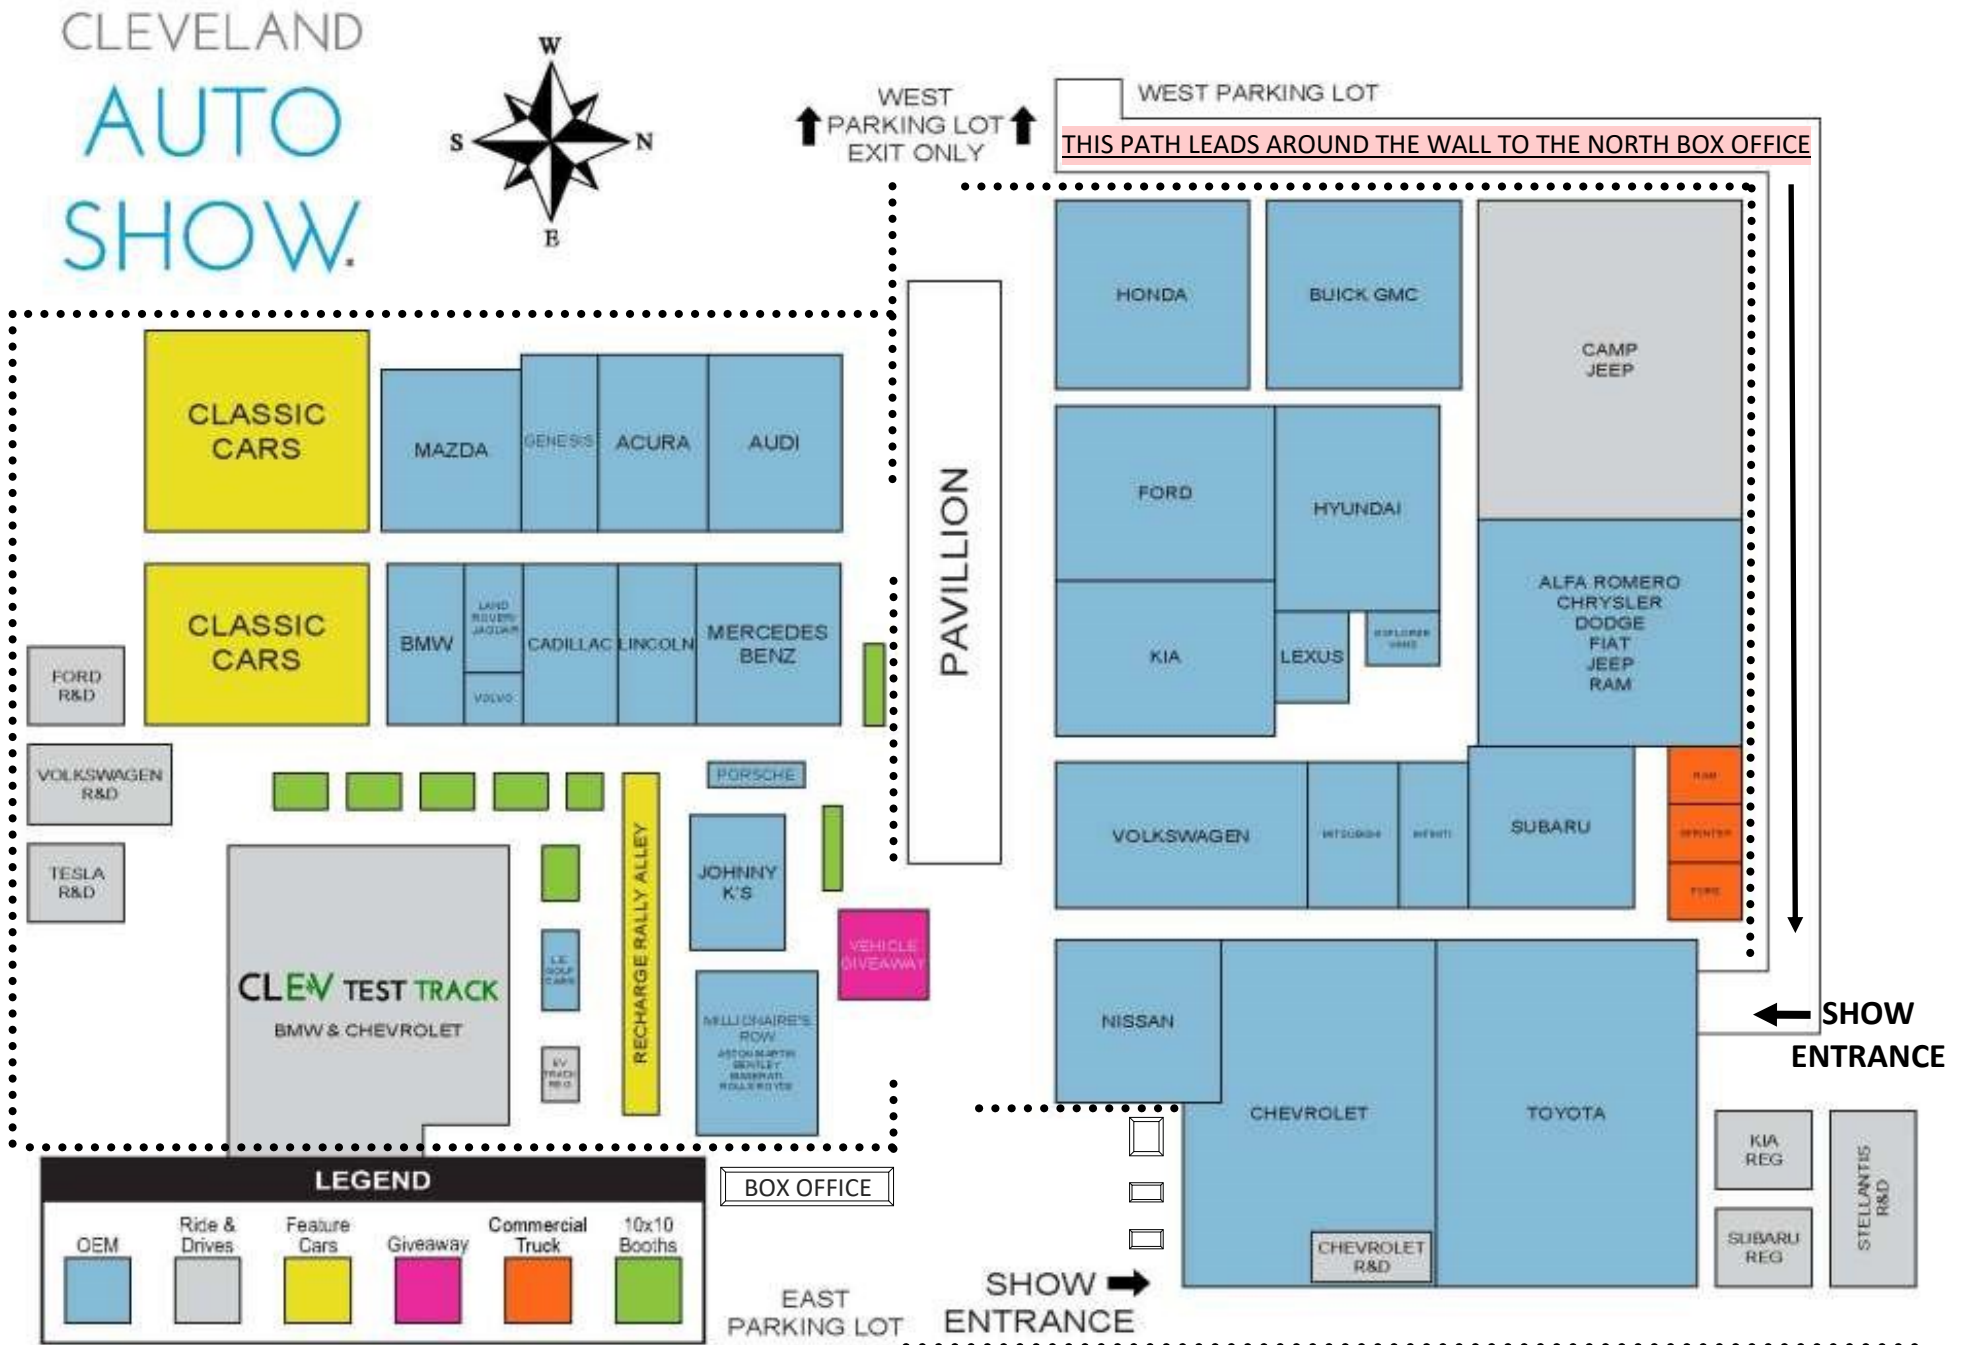

If you park in the WEST PARKING LOT you will enter the I-X CENTER BUILDING and walk along a path that will lead you to the walled CONVENTION SPACE to enter the Auto Show. When EXITING there is a "SHORTCUT" back to the WEST parking lot.

If you park in the EAST or NORTH PARKING LOT you will enter the I-X CENTER BUILDING in the EAST LOBBY. There is NO ENTRY to the Auto Show on the North side of the building.